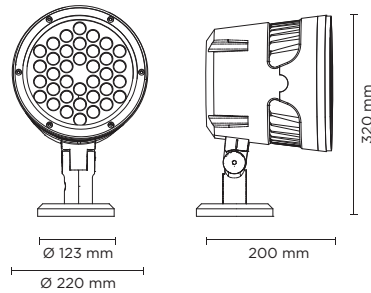

Technical features

Technical data

Wattage	60 WATT
IP Rating	IP66
IK Rating	IK09
Material	High corrosion resistance die-cast copper-free aluminum body
Coating	Polyester powder coating with phosphochromating pre-finish
Light source	NR. 36 CREE "XP-E" LED
Screws	Stainless steel
Transformer	Electronic power supply 220/240V 50/60Hz built-in
Gasket	Silicone rubber
Glass	Tempered
Power cable	1 mt. neoprene power cable included
Gross weight	5,20 Kg

106007

SKY MEGA

Projector for outdoor installation on a façade/wall. Phospho-chromatised and polyester powder coated die-cast copper-free aluminium body and base, tempered safety glass, moulded silicone gasket and stainless steel screws. Built-in LED driver 220-240V 50-60Hz, with 36 CREE XP-E LED. IP66 rating.

light source	light beam options	lumen output (lm)	lumin. efficacy (lm/w)
3000°K warm-white			
high-power led	M 30°	5.000	83.34

Finish color options:

■ Textured Grey
RAL 9006

AC-023
FLANGE FOR POLE
MOUNTING
(pole diameter 120 mm)